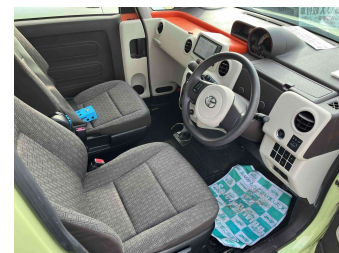

2013 Toyota PORTE

Purchase Price **POA**
Includes GST, Registration & Licensing Note: A Clean Car fee or rebate may apply to this vehicle

FinanceNoBlurb 

Gain peace of mind with Mechanical Breakdown Insurance. **Ask us how.** 

Interior
-

Safety
-

Reg No.
-

Ext Colour
Green

History
-

Seats
-

CO2 Emissions
-

Energy Economy
-